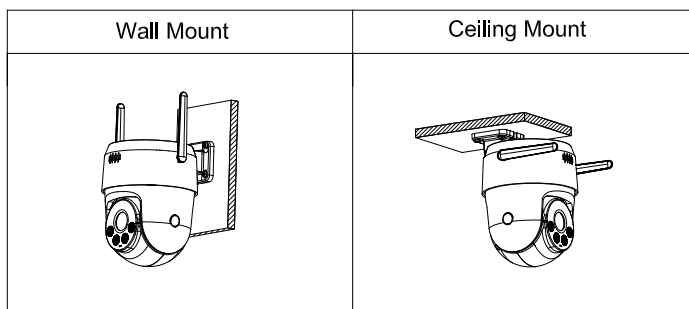

Accessories

Optional:

DC 12 V/1.5 A Power Adapter

PFM900-E Integrated Mount Tester

TF-P100 MicroSD Memory Card

Dimensions (mm[inch])